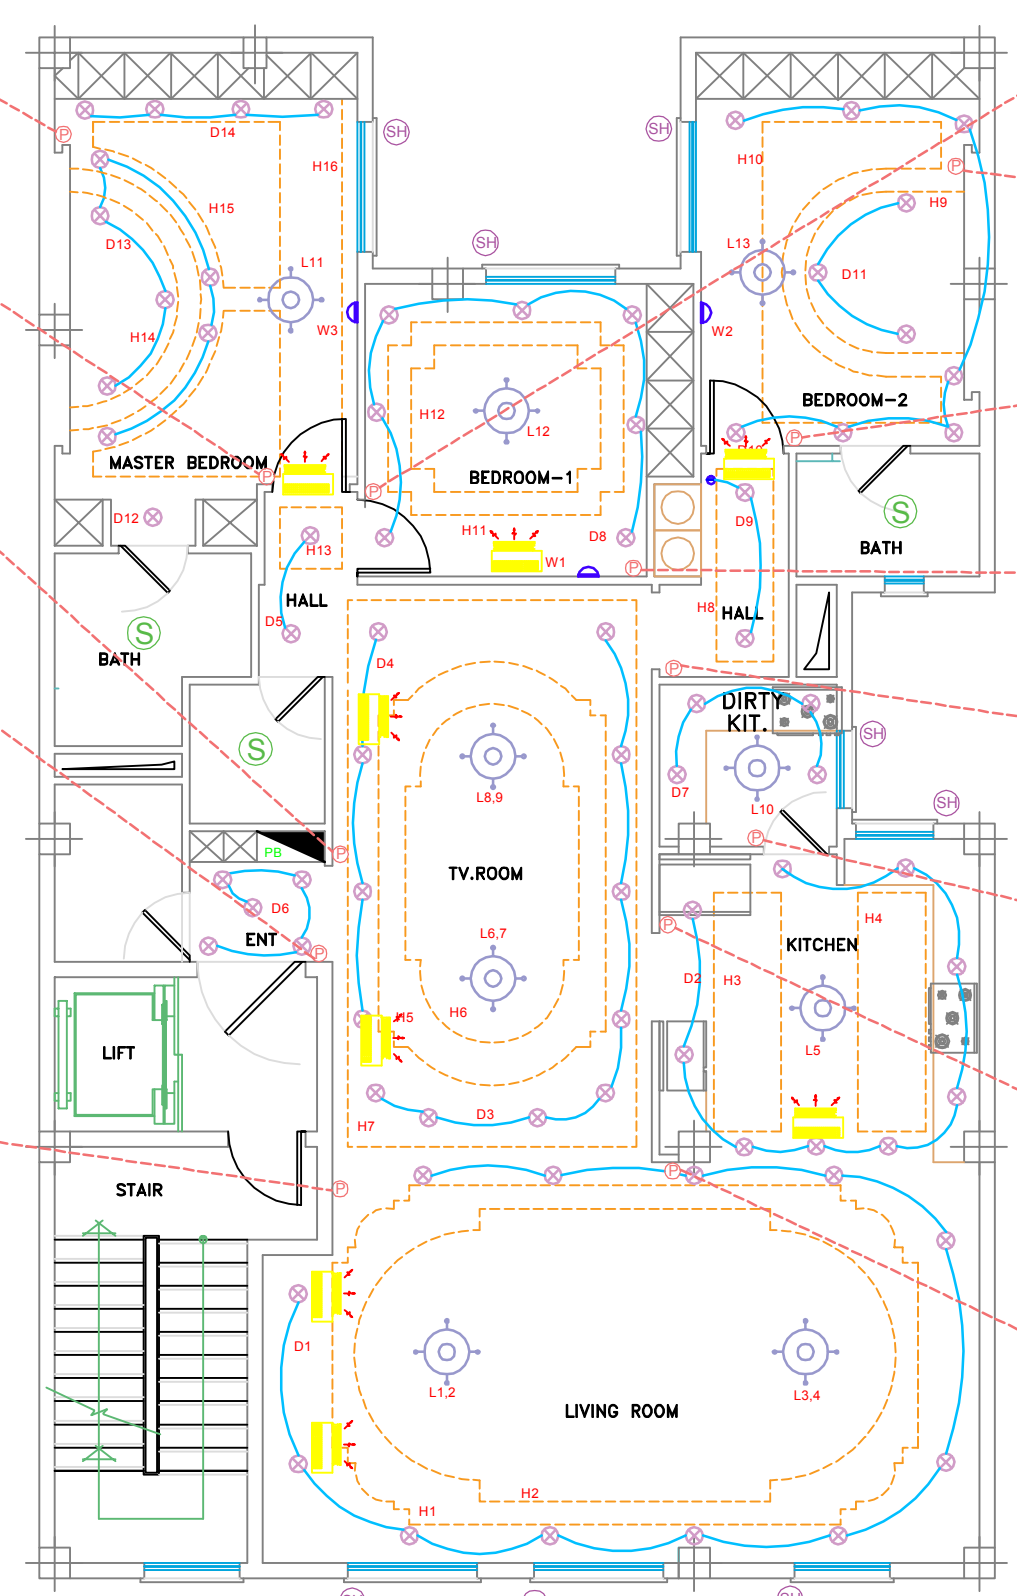

- P1₁ Enter Mode
- P1₂ Exit Mode
- P1₃ L1,L2
- P1₄ L3,L4
- P1₅ D1,D2
- P1₆ H1,H2

- Page 1
Control Living room
- Page 2
Control Kitchen
- Page 3
Control Dining room
- Page 4
Control Bedroom 2
- Page 5
Control Bedroom 3
- Page 6
Control Nook
- Page 7
Control fan coils
- Page 8
Control Shutter

- P6₁ Exit Mode
- P6₂ Enter Mode
- P6₃ L12
- P6₄ D8
- P6₅ H11
- P6₆ Shutter

- P7₁ Short Push W2
Long Push Exit Mode
- P7₂ Short Push D11
Long Push H9

- P8₁ Exit Mode
- P8₂ Enter Mode
- P8₃ L13
- P8₄ D10
- P8₅ H9
- P8₆ H10

- P9₁ Short Push W1
Long Push Exit Mode
- P9₂ Short Push H12
Long Push H11

- P10₁ Short Push D9
Long Push Exit Mode
- P10₂ H8

- P11₁ Exit Mode
- P11₂ Enter Mode
- P11₃ L10
- P11₄ D7
- P11₅ Shutter
- P11₆ Shutter

- P12₁ Exit Mode
- P12₂ Enter Mode
- P12₃ L5
- P12₄ D2
- P12₅ H3
- P12₆ H4

- P13₁ Exit Mode
- P13₂ Enter Mode
- P13₃ L3
- P13₄ L4
- P13₅ H3,H4
- P13₆ H1,H2

FLOOR PLAN

ABB-PREMIUM